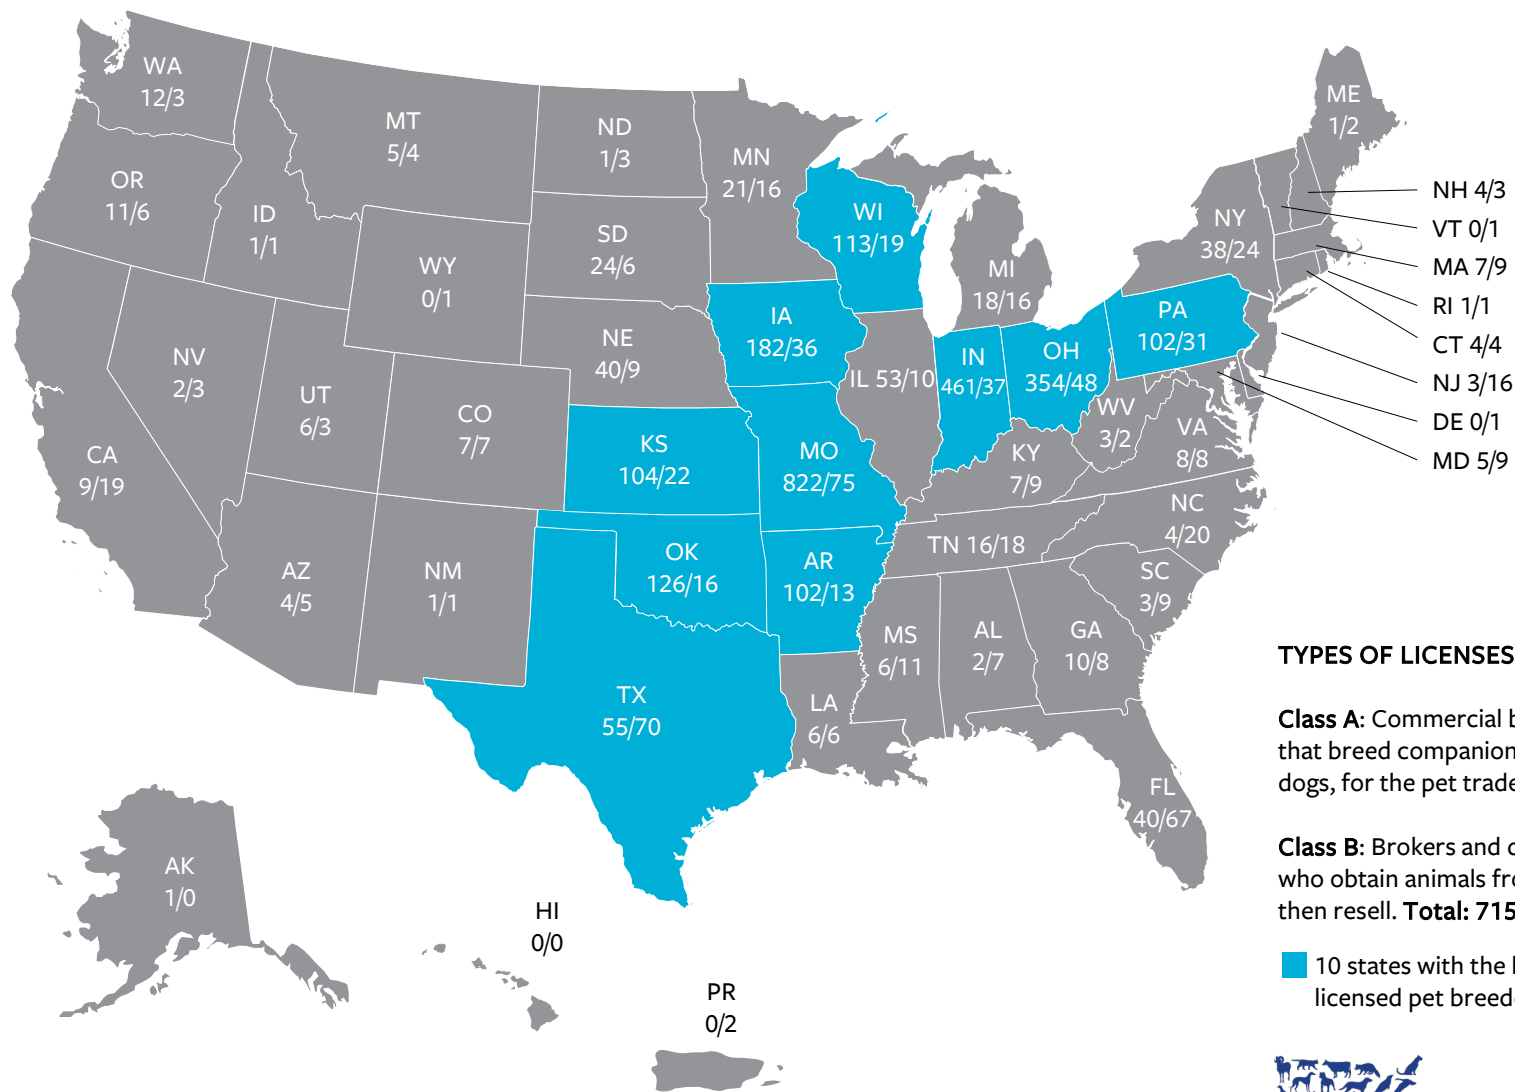

USDA licensed pet breeders

Based on data published by the United States Department of Agriculture (USDA), January 2024

TYPES OF LICENSES: Class A/Class B

Class A: Commercial breeders. Facilities that breed companion animals, primarily dogs, for the pet trade. **Total: 2805**

Class B: Brokers and dealers. Middlemen who obtain animals from breeders and then resell. **Total: 715**

■ 10 states with the highest number of licensed pet breeders